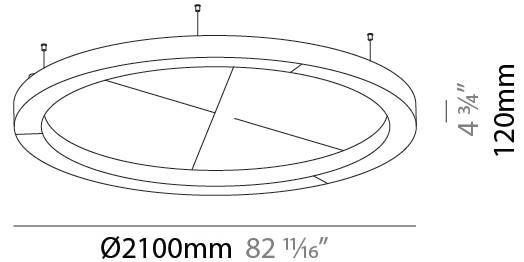

GENERAL

Series: Glorious Acoustic
Brand: Prolicht
Division: Architectural
Mounting Type: Suspension
Mounting Location: Ceiling
Subcategory: Acoustic

PHYSICAL

Shape: Round
Diameter (mm): 2100
Diameter (in): 82 11/16
Width (mm): 120
Width (in): 4 3/4
Light Distribution: Direct
Diffuser: [PMMA - Opal / Micro-Prism](#)
Fixture Finish: [SSR / BKV / CWI / CRY / HAB / UFT / ITA / RUA / FTG / MYG / LOD / PUS / FRO / FUP / KIA / POP / BLS / SPG / MEY / GOH / GUM / CHC / COM / ABZ / JAG / OBR / MOS / ROR](#)
Accent Finish: [ANC / ASH / BNA / BTC / BZE / CEL / EGG / EVG / FOG / FOS / FST / FUA / IRI / IRO / KHA / LIC / LIM / MER / MSN / MUS / ONX / PEA / PLU / POL / PPY / RAY / ROY / RST / STE / SWD / TAN / TAU](#)
Fixture Material: Aluminum
Cable Details: [2 000mm / 78 3/4" or 6 000mm / 236 1/4" Transparent Cable](#)

ELECTRICAL

Lamp Type: LED (Zhaga Standard)
Input Wattage (W): 102.8
Total Output Wattage (W): 94.6
Dimming: [Non-Dimmable](#)
Driver Included: Yes
Driver Location: Integrated
Driver Type: Constant Current - Universal
Driver Class: Class 2
Input Voltage (V): 120 - 277

LED

Color Temperature (°K): [2700 / 3000 / 3500 / 4000](#)
Max. Delivered Lumen (lm): 9554 / 9888 / 11611 / 10053
Nominal Lumen (lm): 13405 / 13874 / 16291 / 14105
CRI: >90 CRI
Lamp Life (hrs): 50000

OPTICAL

RATINGS AND CERTIFICATIONS

Certified By: CSA Certified to UL and CSA Standards
IP rating: IP20