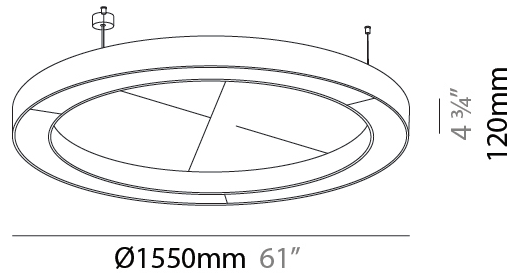

GENERAL

Series: Glorious Acoustic
Brand: Prolicht
Division: Architectural
Mounting Type: Suspension
Mounting Location: Ceiling
Subcategory: Acoustic

PHYSICAL

Shape: Round
Diameter (mm): 1550
Diameter (in): 61
Width (mm): 120
Width (in): 4 3/4
Light Distribution: Direct
Diffuser: PMMA - Opal / Micro-Prism
Fixture Finish: SSR / BKV / CWI / CRY / HAB / UFT / ITA / RUA / FTG / MYG / LOD / PUS / FRO / FUP / KIA / POP / BLS / SPG / MEY / GOH / GUM / CHC / COM / ABZ / JAG / OBR / MOS / ROR
Accent Finish: ANC / ASH / BNA / BTC / BZE / CEL / EGG / EVG / FOG / FOS / FST / FUA / IRI / IRO / KHA / LIC / LIM / MER / MSN / MUS / ONX / PEA / PLU / POL / PPY / RAY / ROY / RST / STE / SWD / TAN / TAU
Fixture Material: Aluminum
Cable Details: 2 000mm / 78 3/4" or 6 000mm / 236 1/4" Transparent Cable

ELECTRICAL

Lamp Type: LED (Zhaga Standard)
Input Wattage (W): 110
Total Output Wattage (W): 100
Dimming: Non-Dimmable
Driver Included: Yes
Driver Location: Integrated
Driver Type: Constant Current - Universal
Driver Class: Class 2
Input Voltage (V): 120 - 277

LED

Color Temperature (°K): 2700 / 3000 / 3500 / 4000
Max. Delivered Lumen (lm): Max 12515
Nominal Lumen (lm): Max 16105
CRI: >90 CRI
Lamp Life (hrs): 50000

OPTICAL

RATINGS AND CERTIFICATIONS

Certified By: CSA Certified to UL and CSA Standards
IP rating: IP20